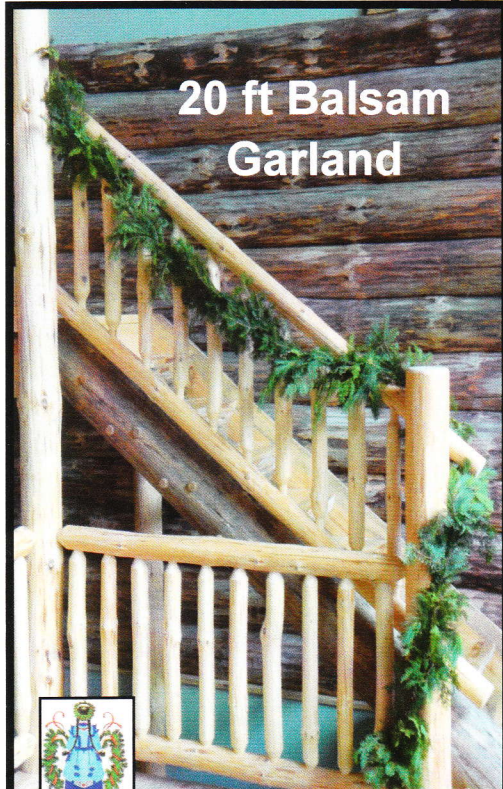

20 ft Balsam
Garland